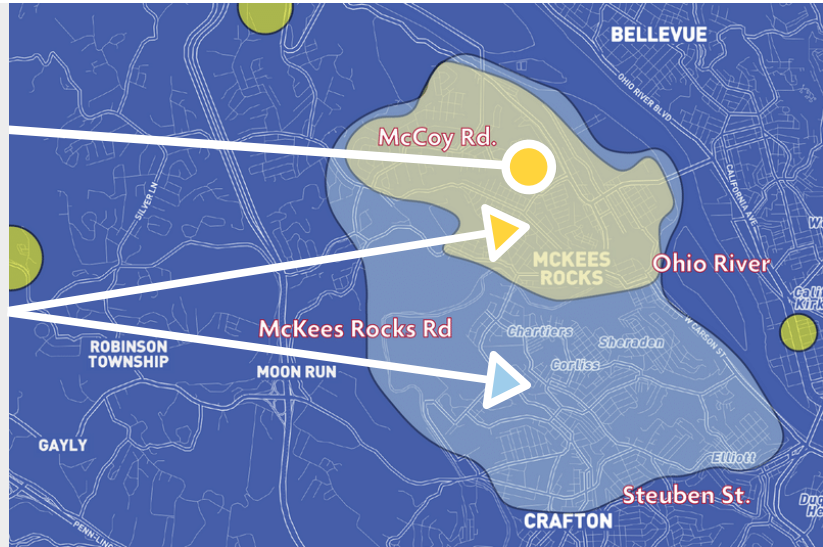

## Yellow Area

*Only residents living in Sto-Rox can sign up for Membership*

## Yellow + Light Blue Area

*RubyRide Zone for Sto-Rox, where trips can be taken*

## Yellow Circles

*Out-of-Zone "hotspots" where limited service is available*

**Including...** McKees Rocks Plaza    Father Ryan Arts Center / FOR  
Ohio Valley Hospital    Family Health Center    Church    Family Dollar  
Banks    Post Office    Transit Stops    Sto-Rox Plaza    **...and more**